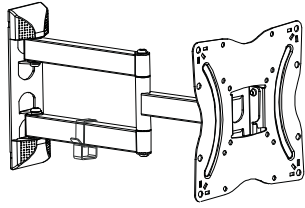

DOWELL Full-Motion TV Wall Mount Installation Instruction

Model: DWD1019
 Fit For Screen Size: 17"-42"
 Max Loading Weight: 30kg(66lbs)
 Distance To Wall: 60-415mm
 VESA: 75x75/100x100/200x100/200x200mm

Triangle bubble level x1
 Velcro cable ties x3

Wall plate installation accessories

- M6.3x55mm
Self-tapping screw
I(4pcs)
- ø8xø6xL.50mm
Wall Anchor
II(4pcs)
- ø12xø6.5xT1.2mm
Washer
III(4pcs)

TV installation accessories

- M4x12mm
Screw
A(4pcs)
- M5x12mm
Screw
B(4pcs)
- M6x12mm
Screw
C(4pcs)
- M8x15mm
Screw
D(4pcs)
- D5-6-8mm
Square washer
E(4pcs)
- Cable clip
F(1pc)

Tools Needed

Step-1: Install the wall plate.