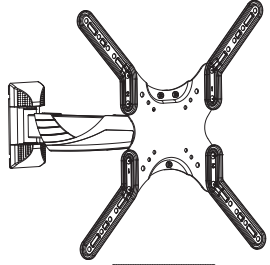

DOWELL Full-Motion TV Wall Mount Installation Instruction

Model: DWD1076A
 Fit For Screen Size: 17"-55"
 Max Loading Weight: 30kg(66lbs)
 Distance To Wall: 50-315mm
 VESA: 75X75/100x100/200x100/200x200
 300x200/300x300/400x200/400x300/
 400x400mm

Wall plate installation accessories

Adapter accessories

TV installation accessories

Tools Needed

Step-1: Install the wall plate.