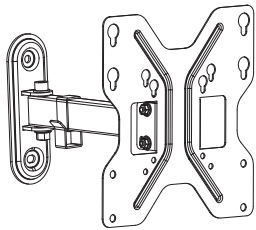

DOWELL Full-Motion TV Wall Mount Installation Instruction

Model: DWD1096
 Fit For Screen Size: 17"-42"
 Max Loading Weight: 30kg(66lbs)
 Distance To Wall: 68-190mm
 VESA: 75x75/100x100/200x100/200x200mm

Wall plate installation accessories

- M6.3x55mm
Self-tapping screw
I(2pcs)
- ø8xø6xL50mm
Wall Anchor
II(2pcs)
- ø12xø6.5xT1.2mm
Washer
III(2pcs)

TV installation accessories

- M4x12mm
Screw
A(4pcs)
- M5x12mm
Screw
B(4pcs)
- M6x12mm
Screw
C(4pcs)
- M8x15mm
Screw
D(4pcs)
- D5-6-8mm
Square washer
E(4pcs)
- Cable clip
F(1pc)
- M6mm
Allen key
G(1pc)
- M6/M8mm
Wrench
H(1pc)