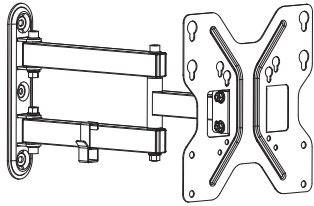

# DOWELL Full-Motion TV Wall Mount Installation Instruction

Model: DWD1097  
 Fit For Screen Size: 17"-42"  
 Max Loading Weight: 30kg(66lbs)  
 Distance To Wall: 75-400mm  
 VESA: 75x75/100x100/200x100/200x200mm

Triangle bubble level x1  
 Velcro cable ties x3

## Wall plate installation accessories

- M6.3x55mm Self-tapping screw I(3pcs)
- ∅8x∅6xL50mm Wall Anchor II(3pcs)
- ∅12x∅6.5xT1.2mm Washer III(3pcs)

## TV installation accessories

- M4x12mm Screw A(4pcs)
- M5x12mm Screw B(4pcs)
- M6x12mm Screw C(4pcs)
- M8x15mm Screw D(4pcs)
- D5-6-8mm Square washer E(4pcs)
- Cable clip F(1pc)
- M6mm Allen key G(1pc)
- M6/M8mm Wrench H(1pc)