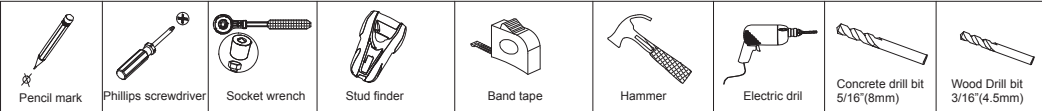

Tools Needed