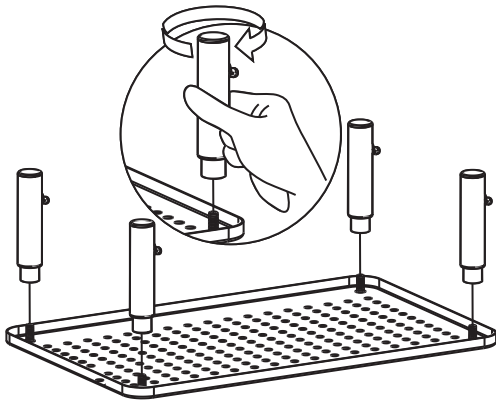

DOWELL

Adjustable Monitor Riser Stand Model:DWD111

Easy Installation

A (x1)

B (x4)

1

2

Easy Adjustment

ATTENTION: Please remove all things on this product before adjusting the height.

1 For higher : press the leg button and lift the platform

2 For lower : press the leg button and press the platform