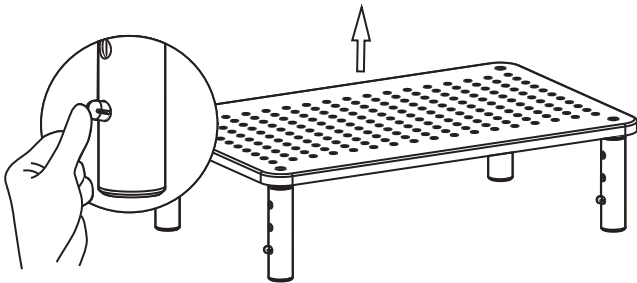

DOWELL

Adjustable Monitor Riser Stand Model:DWD111

Easy Installation

A (x1)

B (x4)

1

2

Easy Adjustment

ATTENTION: Please remove all things on this product before adjusting the height.

1 For higher : press the leg button and lift the platform

2 For lower : press the leg button and press the platform