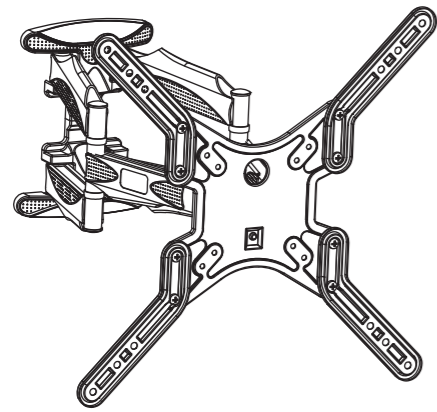

DOWELL

Triangle bubble level x1
Velcro cable ties x3

Screw package

	4*25 (mm) - 4Pcs
	5*25 (mm) - 4Pcs
	6*25 (mm) - 4Pcs
	8*25 (mm) - 4Pcs
	8*50 (mm) - 4Pcs
	13*6.2*1.5 (mm) - 4Pcs
	17*8.2*12 (mm) - 4Pcs
	M10 - 1Pcs
	7*80 - 4Pcs
	10*7*60 - 4Pcs
	6*12 (mm) - 8Pcs
	M6 - 8Pcs

Expansion connector

Stent body

Model:DWD1224
Screen Size:32"-55"
Load Weight:40kg(88lbs)
Tilt:-2~+10°
Distance from wall:42-452mm