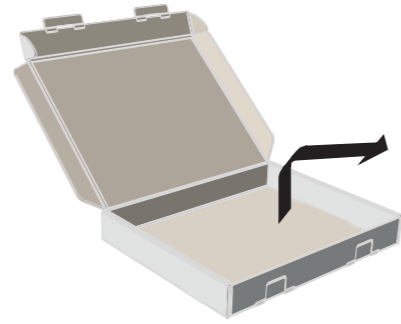

DOWELL

Triangle bubble level x1
Velcro cable ties x3

Screw package

	4*25 (mm) - 4Pcs
	5*25 (mm) - 4Pcs
	6*25 (mm) - 4Pcs
	8*25 (mm) - 4Pcs
	8*50 (mm) - 4Pcs
	13*6.2*1.5 (mm) - 4Pcs
	17*8.2*12 (mm) - 4Pcs
	M10 - 1Pcs
	7*80 - 4Pcs
	10*7*60 - 4Pcs
	6*12 (mm) - 8Pcs
	M6 - 8Pcs

Expansion connector

Stent body

Model:DWD1224
Screen Size:32"-55"
Load Weight:40kg(88lbs)
Tilt:-2~+10°
Distance from wall:42-452mm