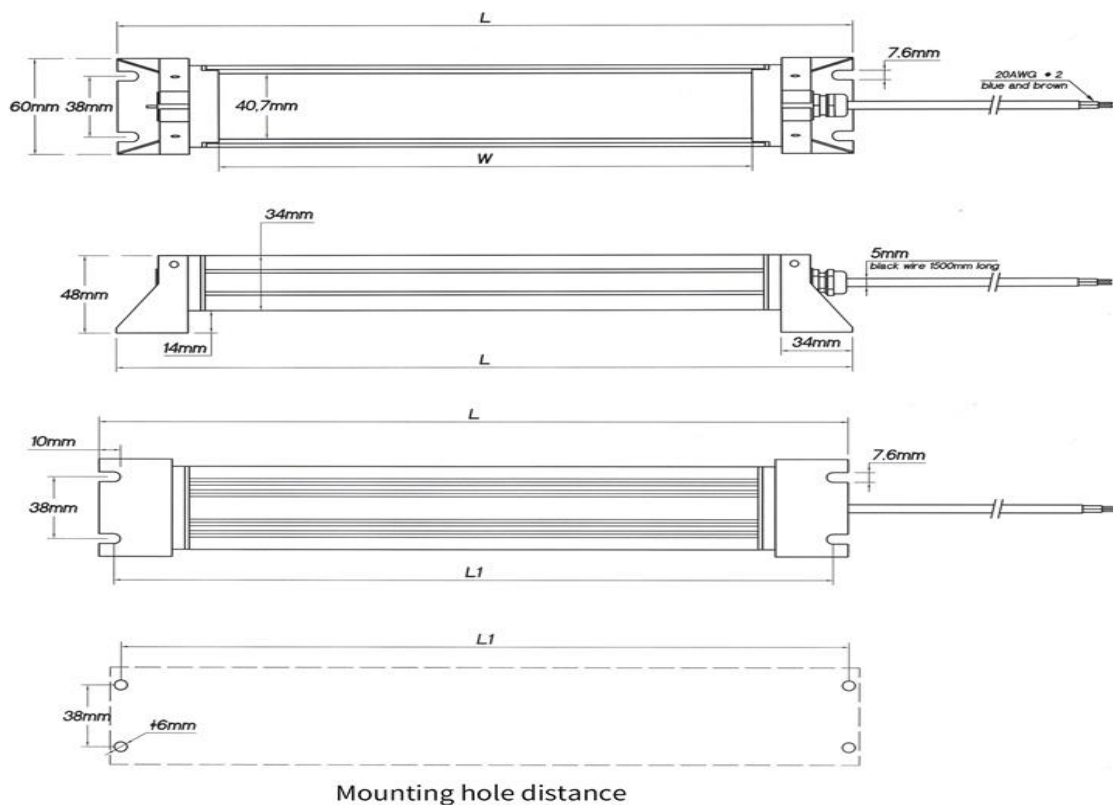

PGB/PGBF Series LED Lighting

The lighting shell is made of aluminum alloy, modified nylon and tempered frosted glass. The surface has been frosted and electrostatic oxidation treatment. It has the characteristics of waterproof, dustproof and novel structure. It mainly suitable for special environmental lighting such as machining equipment, electrical automation equipment and special work table, etc.

Light Source	Color Temperature	Working Temperature	Protect Level	Product Certification
SMD LED	6000K~6500K	-30°C~50°C	IP67	CE, RoSH

Model	Voltage Input	Power Consumption	Luminous Flux	Shade Material	Size	
					L1	L
PGB-221-6W	DC24V	6W	720LM	Toughened glass	201mm	221mm
PGB-221-6WH	AC100~250V	6W	720LM	Toughened glass	201mm	221mm
PGB-350-12W	DC24V	12W	1440LM	Toughened glass	330mm	350mm
PGB-350-12WH	AC100~250V	12W	1440LM	Toughened glass	330mm	350mm
PGB-479-18W	DC24V	18W	2160LM	Toughened glass	459mm	479mm
PGB-479-18WH	AC100~250V	18W	2160LM	Toughened glass	459mm	479mm
PGB-608-24W	DC24V	24W	2880LM	Toughened glass	588mm	608mm
PGB-608-24WH	AC100~250V	24W	2880LM	Toughened glass	588mm	608mm
PGB-737-30W	DC24V	30W	3600LM	Toughened glass	717mm	737mm
PGB-737-30WH	AC100~250V	30W	3600LM	Toughened glass	717mm	737mm
PGB1018-45WH	AC100~250V	45W	5040LM	Toughened glass	998mm	1018mm
PGBF-221-6W	DC24V	6W	720LM	Toughened glass	201mm	221mm
PGBF-221-6WH	AC100~250V	6W	720LM	Toughened glass	201mm	221mm
PGBF-350-12W	DC24V	12W	1440LM	Toughened glass	330mm	350mm
PGBF-350-12WH	AC100~250V	12W	1440LM	Toughened glass	330mm	350mm
PGBF-479-18W	DC24V	18W	2160LM	Toughened glass	459mm	479mm
PGBF-479-18WH	AC100~250V	18W	2160LM	Toughened glass	459mm	479mm
PGBF-608-24W	DC24V	24W	2880LM	Toughened glass	588mm	608mm
PGBF-608-24WH	AC100~250V	24W	2880LM	Toughened glass	588mm	608mm
PGBF-737-30W	DC24V	30W	3600LM	Toughened glass	717mm	737mm
PGBF-737-30WH	AC100~250V	30W	3600LM	Toughened glass	717mm	737mm