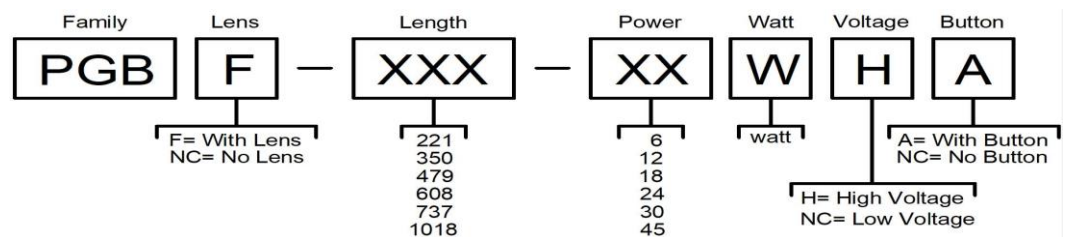

PGB/PGBF Series LED Lighting

The lighting shell is made of aluminum alloy, modified nylon and tempered frosted glass. The surface has been frosted and electrostatic oxidation treatment. It has the characteristics of waterproof, dustproof and novel structure. It mainly suitable for special environmental lighting such as machining equipment, electrical automation equipment and special work table, etc.

- Rugged and durable for harsh environments
- Waterproof, dustproof and oil-resistant with IP67
- High light efficiency with patch type LED
- Input voltage of 24V DC or 100~250V AC

Model

Specifications PGB/PGBF