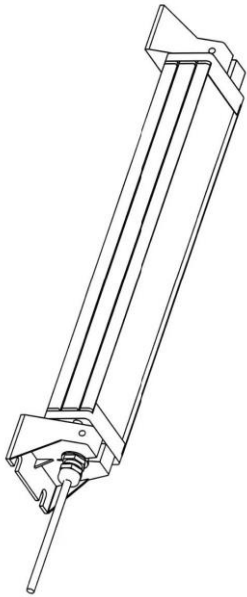

PGB/PGBF Series LED Lighting

The lighting shell is made of aluminum alloy, modified nylon and tempered frosted glass. The surface has been frosted and electrostatic oxidation treatment. It has the characteristics of waterproof, dustproof and novel structure. It mainly suitable for special environmental lighting such as machining equipment, electrical automation equipment and special work table, etc.

Light Source	Color Temperature	Working Temperature	Protect Level	Product Certification
SMD LED	6000K~6500K	-30°C~50°C	IP67	CE, RoSH

Model	Voltage Input	Power Consumption	Luminous Flux	Shade Material	Size	
					L1	L
PGB-221-6W	DC24V	6W	720LM	Toughened glass	201mm	221mm
PGB-221-6WH	AC100~250V	6W	720LM	Toughened glass	201mm	221mm
PGB-350-12W	DC24V	12W	1440LM	Toughened glass	330mm	350mm
PGB-350-12WH	AC100~250V	12W	1440LM	Toughened glass	330mm	350mm
PGB-479-18W	DC24V	18W	2160LM	Toughened glass	459mm	479mm
PGB-479-18WH	AC100~250V	18W	2160LM	Toughened glass	459mm	479mm
PGB-608-24W	DC24V	24W	2880LM	Toughened glass	588mm	608mm
PGB-608-24WH	AC100~250V	24W	2880LM	Toughened glass	588mm	608mm
PGB-737-30W	DC24V	30W	3600LM	Toughened glass	717mm	737mm
PGB-737-30WH	AC100~250V	30W	3600LM	Toughened glass	717mm	737mm
PGB1018-45WH	AC100~250V	45W	5040LM	Toughened glass	998mm	1018mm
PGBF-221-6W	DC24V	6W	720LM	Toughened glass	201mm	221mm
PGBF-221-6WH	AC100~250V	6W	720LM	Toughened glass	201mm	221mm
PGBF-350-12W	DC24V	12W	1440LM	Toughened glass	330mm	350mm
PGBF-350-12WH	AC100~250V	12W	1440LM	Toughened glass	330mm	350mm
PGBF-479-18W	DC24V	18W	2160LM	Toughened glass	459mm	479mm
PGBF-479-18WH	AC100~250V	18W	2160LM	Toughened glass	459mm	479mm
PGBF-608-24W	DC24V	24W	2880LM	Toughened glass	588mm	608mm
PGBF-608-24WH	AC100~250V	24W	2880LM	Toughened glass	588mm	608mm
PGBF-737-30W	DC24V	30W	3600LM	Toughened glass	717mm	737mm
PGBF-737-30WH	AC100~250V	30W	3600LM	Toughened glass	717mm	737mm